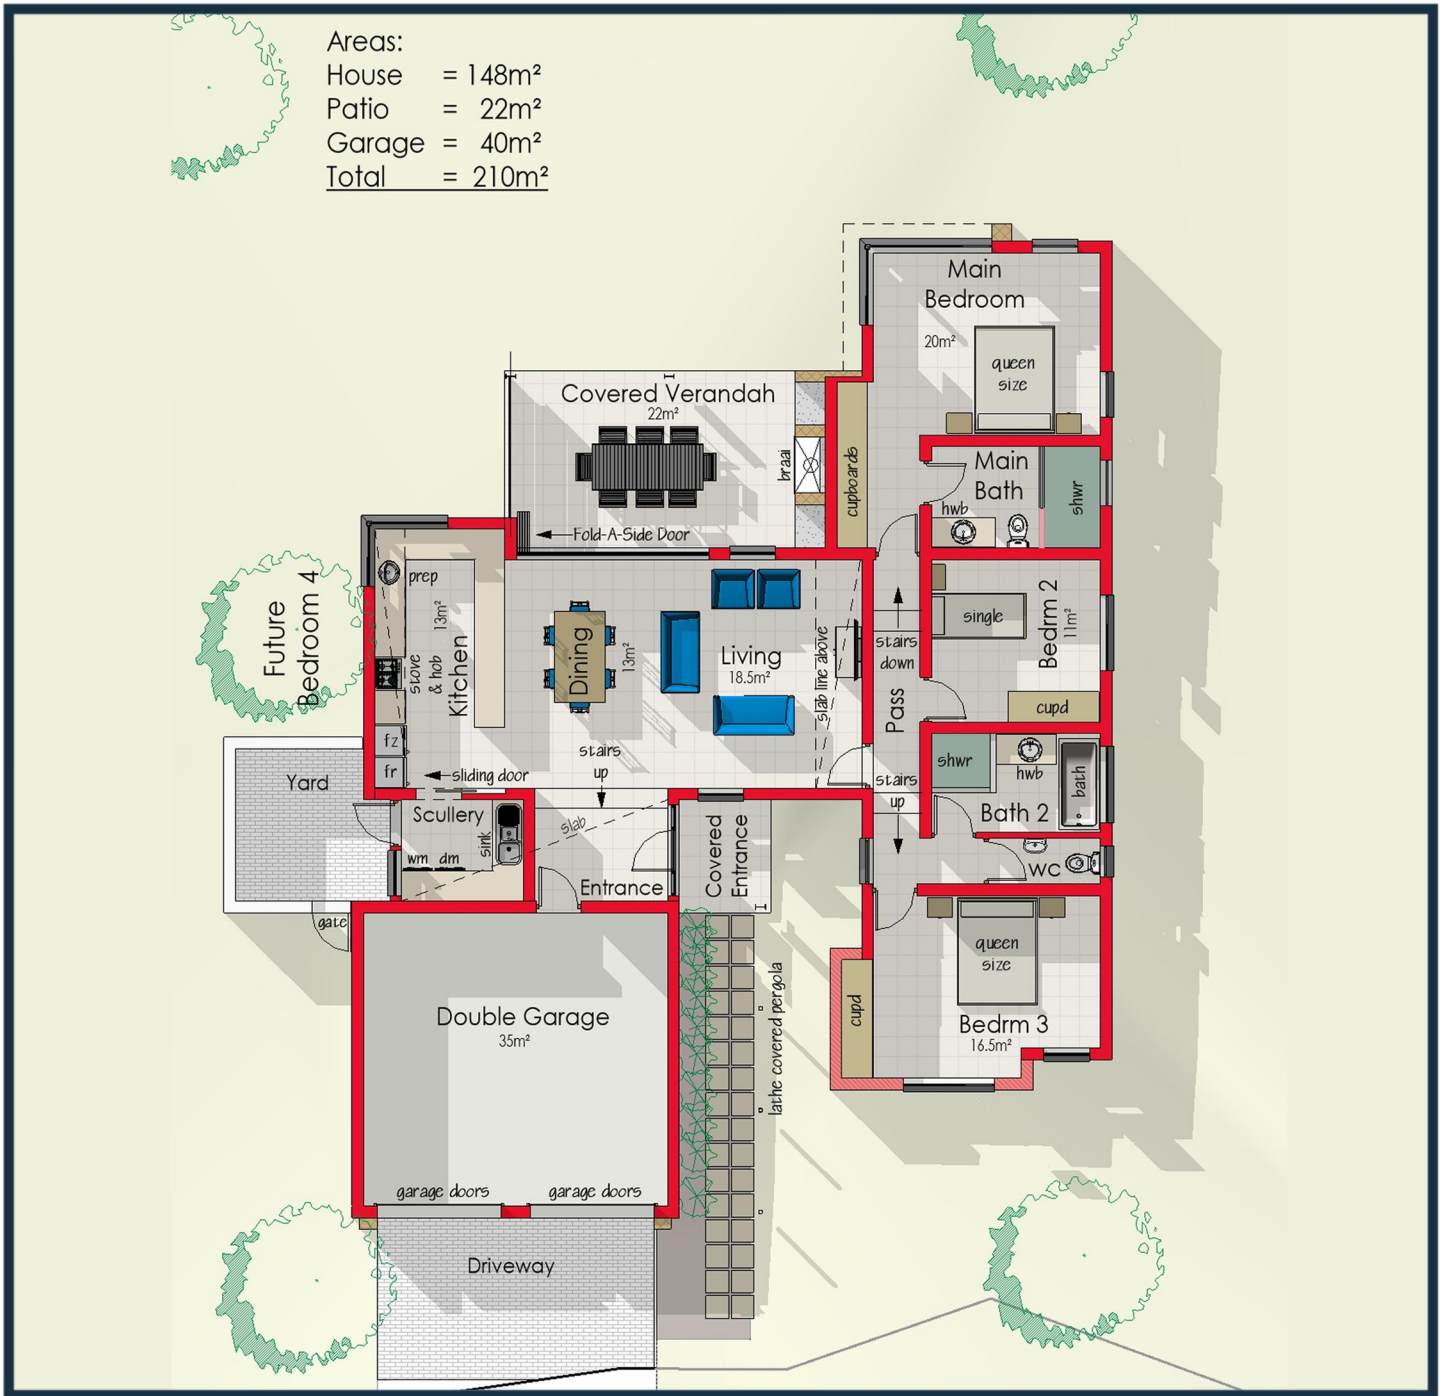

ELEPHANT ROCK ECO ESTATE

Hoedspruit - South Africa

Areas:
 House = 148m²
 Patio = 22m²
 Garage = 40m²
 Total = 210m²

Building Package B3 - FRANCOLIN HOUSE

Building Style: Modern Farm | Pavilion

Accommodation

Bedrooms
 3

Bathrooms
 2

Garage
 2

Areas

House
 148

Patio
 22

Pet Friendly

ELEPHANT ROCK ECO ESTATE

Hoedspruit - South Africa

Building Package B3 - FRANCOLIN HOUSE

Building Style: Modern Farm | Pavilion

****ABOVE IMAGES ARE ARTIST IMPRESSIONS****

Accommodation

Bedrooms
3

Bathrooms
2

Garage
2

Areas

House
148

Patio
22

Pet Friendly